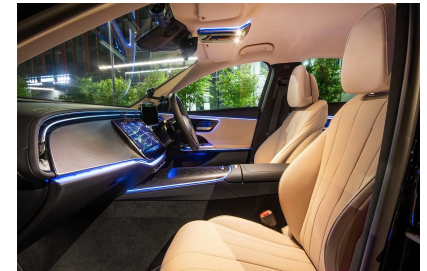

Contact:

Tel.: +44 20 3588 7000
Emergency phone: +44 20 3588 7000
E-mail:

Office:

Podium - Ealing Cross
85 Uxbridge Road
London W5 5TH

Company Details:

LDNChauffeur Worldwide
Licence: 458
Company No: 09252906