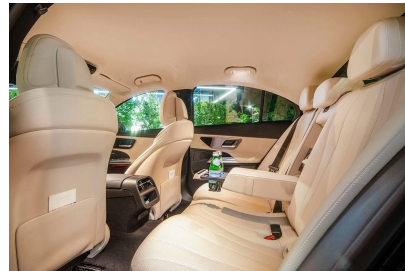

Contact:

Tel.: +44 20 3588 7000
Emergency phone: +44 20 3588 7000
E-mail:

Office:

Podium - Ealing Cross
85 Uxbridge Road
London W5 5TH

Company Details:

LDNChauffeur Worldwide
Licence: 458
Company No: 09252906